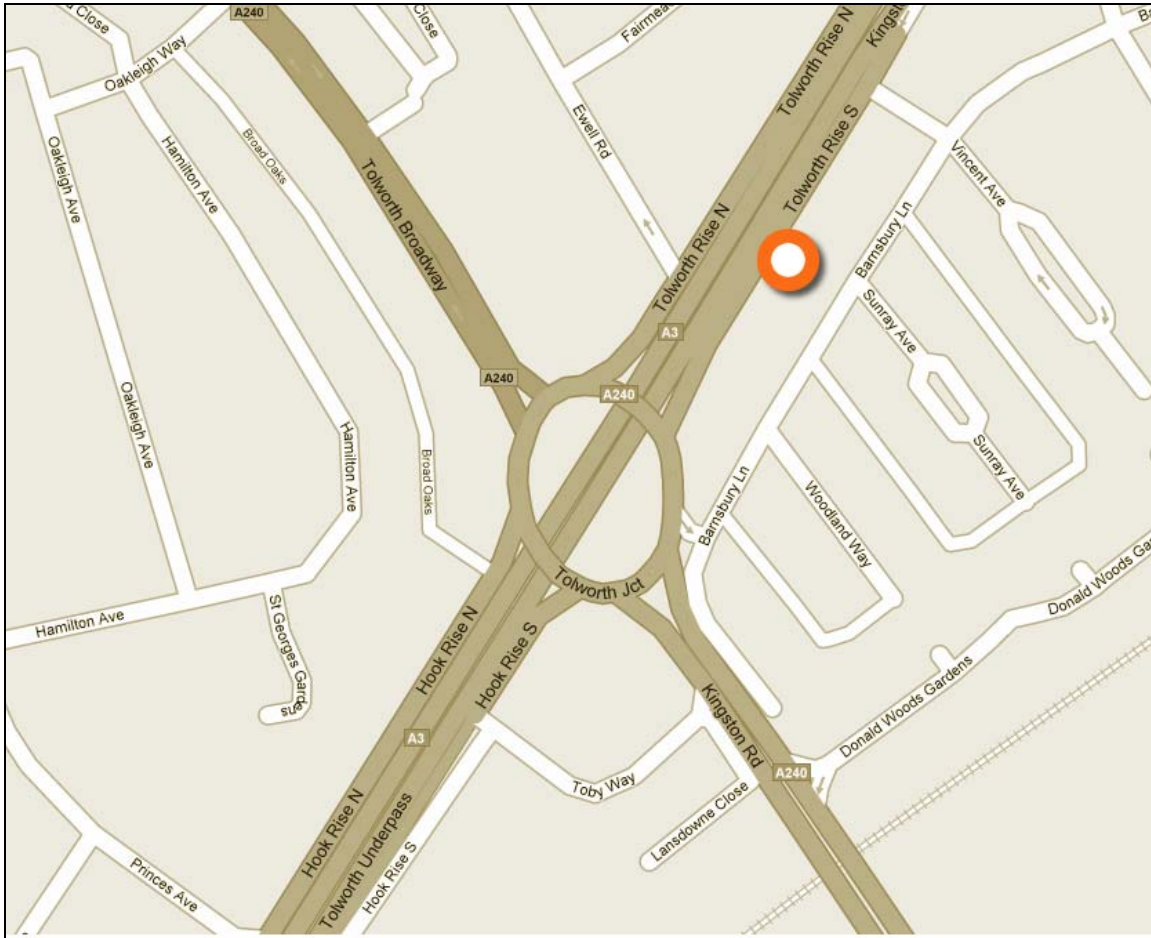

Visiting Entegraty?

Entegraty Limited
Suite 4, Sundial Court
Tolworth Rise
Surbiton
United Kingdom
KT5 9NN
Email: enquiries@entegraty.com
Tel: +44 20 8335 5910

By Rail: The nearest train stations are Tolworth and Surbiton. From Tolworth station, simply walk up the Ewell Road towards the Tolworth roundabout.

By Bus: From Surbiton station catch the 281 or K1 bus in to Tolworth.

The entrance to Sundial Court is on Barnsbury Lane, which is just behind Tolworth Rise South.